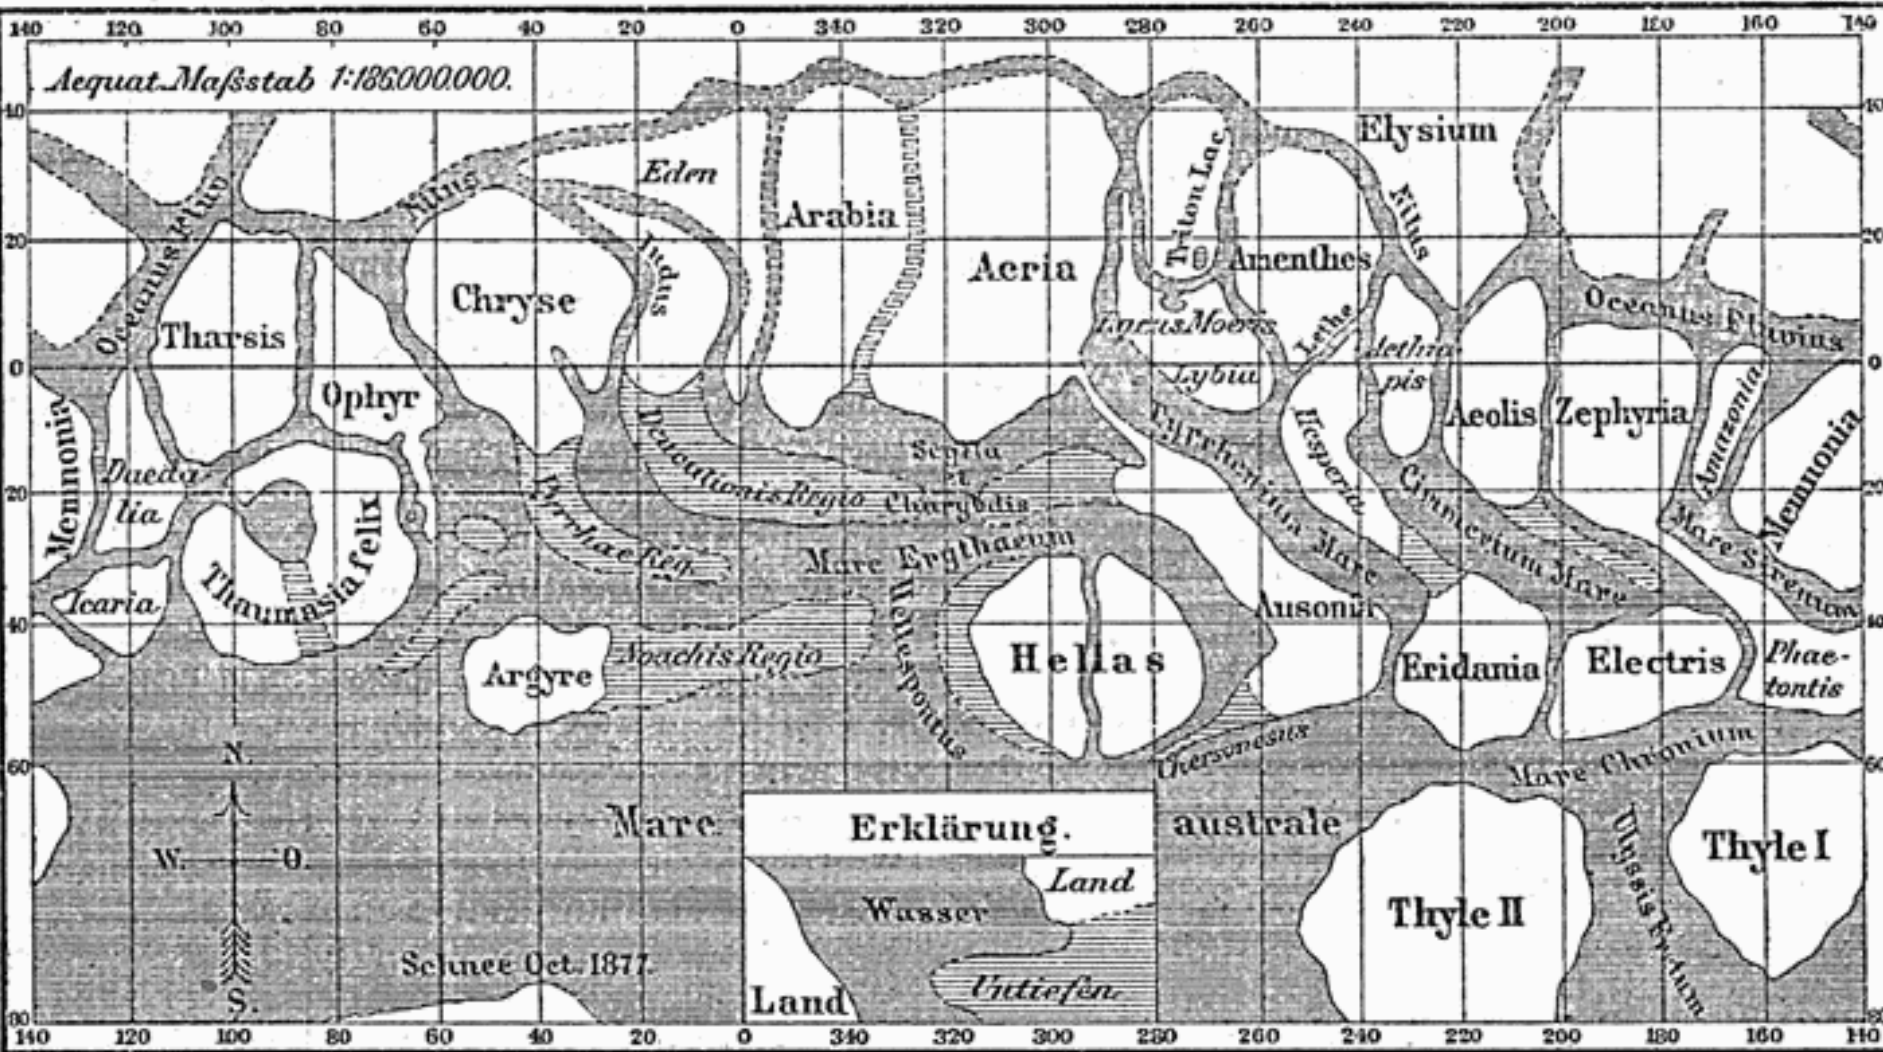

Os Marcianos

Mars

Altitude: 6313.835 km
Radius: 3394.000 km

2003 06 23 11:16:33 UTC
10000x slower

Speed: 0.000 m/s

Sync Orbit Mars
EQW: 43.17' 33.0" (1.00)

Signet Classic

451-CE2276 • (CANADA \$2.75) • U.S. \$2.25

Disney's
TARZAN

A Princess of Mars

EDGAR
RICE
BURROUGHS

T O M C R U I S E

A STEVEN SPIELBERG FILM

The central image of the poster is a glowing Earth globe, surrounded by a ring of fire. From the bottom of the globe, several large, dark, textured tentacles emerge, gripping the globe. Red, vein-like structures extend from the tentacles down towards the bottom text. The overall color palette is dominated by oranges, yellows, and reds, set against a dark background.