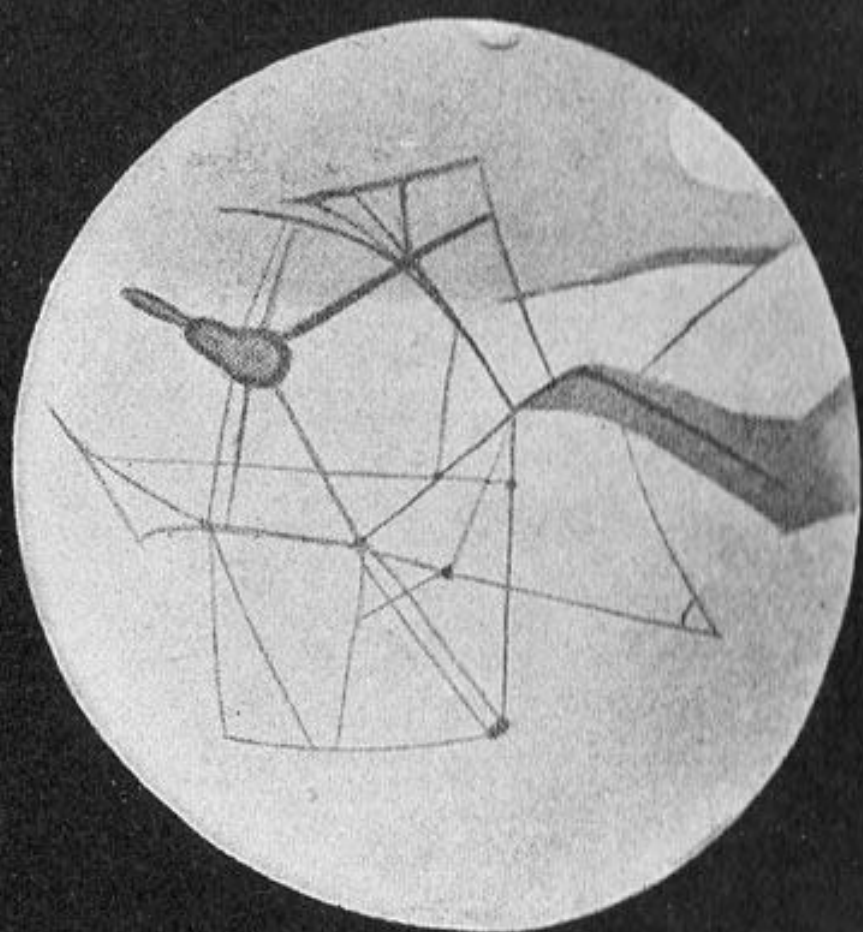

Os Marcianos

Mars

Altitude: 6313.835 km
Radius: 3394.000 km

2003 06 23 11:16:33 UTC
10000x slower

Speed: 0.000 m/s

Sync Orbit Mars
EQW: 43.17' 33.0" (1.00)

Signet Classic

451-CE2276 • (CANADA \$2.75) • U.S. \$2.25

Disney's
TARZAN

A Princess of Mars

EDGAR
RICE
BURROUGHS

T O M C R U I S E

A STEVEN SPIELBERG FILM

The central image of the poster is a glowing Earth globe, surrounded by a ring of fire. From the bottom of the globe, several large, dark, textured tentacles emerge, gripping the globe. Red, vein-like structures extend from the tentacles down towards the bottom text. The overall color palette is dominated by oranges, yellows, and reds, set against a dark background.